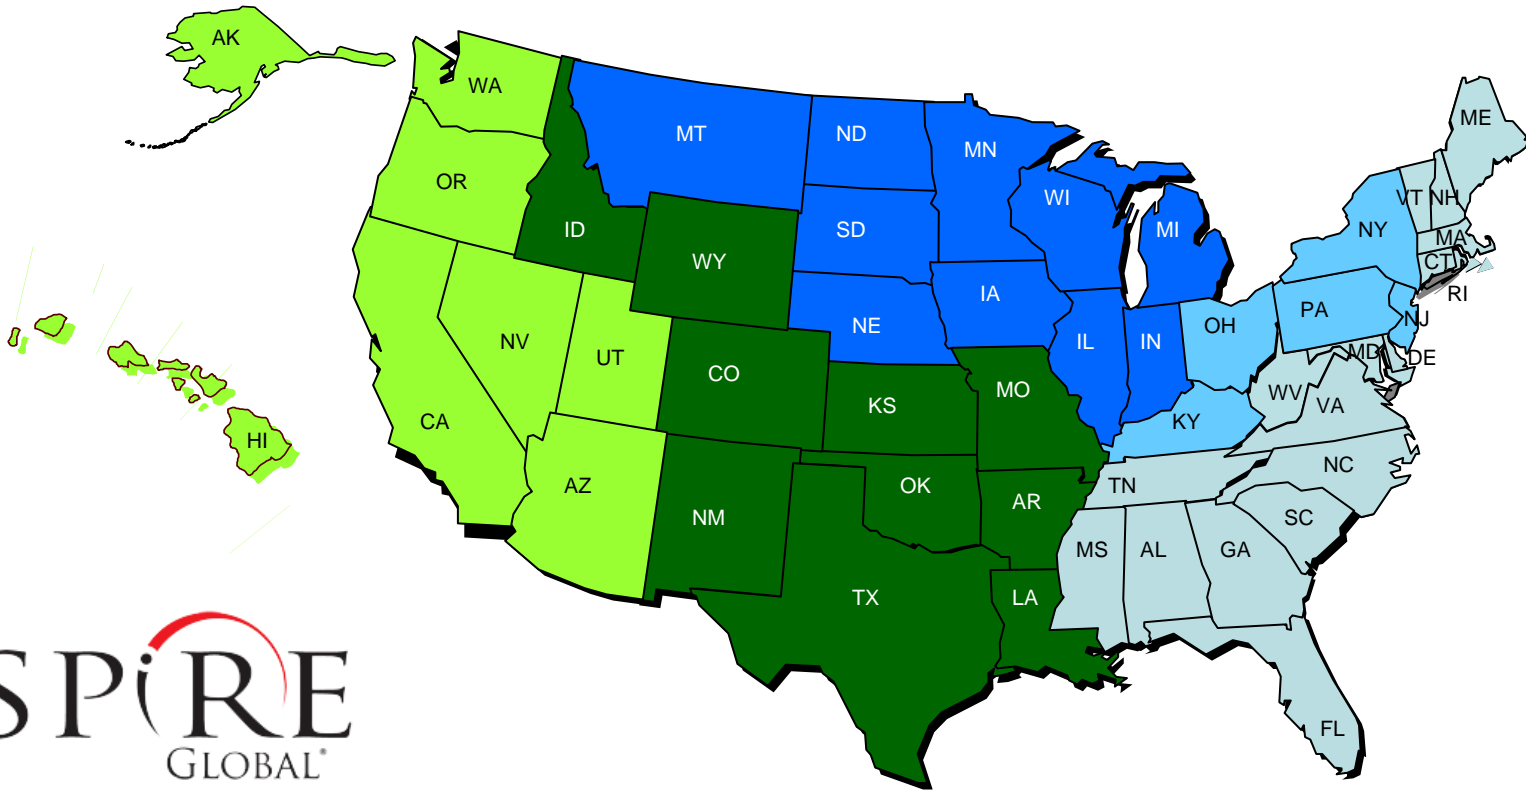

Wes Hair

Western National Channel Manager
214-585-2111
whair@mediapointe.com

Bill Boardman

Eastern National Channel Manager
860-656-6732
bboardman@mediapointe.com

Josh Keel
Southwest
424-247-3871
jkeel@spireglobal.com